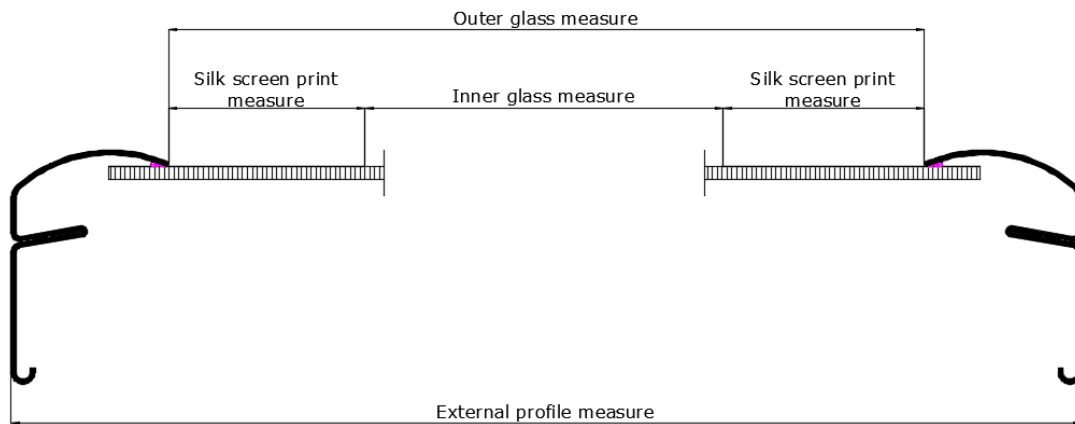

**Available sizes and daylight areas - for flat roof windows**

	600 mm	800 mm	900 mm	1000 mm	1200 mm	1500 mm
600 mm	<b>CFP/CVP 060060</b> (0.19)					
800 mm		<b>CFP/CVP 080080</b> (0.40)				
900 mm	<b>CFP/CVP 060090</b> (0.32)		<b>CFP/CVP 090090</b> (0.54)			
1000 mm				<b>CFP/CVP 100100</b> (0.70)		
1200 mm			<b>CFP/CVP 090120</b> (0.76)		<b>CFP/CVP 120120</b> (1.07)	
1500 mm				<b>CFP/CVP 100150</b> (1.11)		

( ) = Effective daylight area, m<sup>2</sup>

Flat glass product for VELUX flat roof windows CFP/CVP

- can be fitted on new or already installed flat roof windows
- requires that the flat roof window is installed in a roof pitch between 5° and 15°
- does not change the original functionality of the flat roof window
- adds a modern yet elegant look to the building (outside)
- does not change the daylight area or the view from the room - (inside)

The flat glass product is the obvious choice for new buildings with flat roofs.

**Cross section**

**Measurements in mm**

Size	External profiles	Silk screen print	Outer glass	Inner glass
060060	773 x 773	123.8	674.8 x 674.8	551 x 551
060090	773 x 1073	123.8	674.8 x 974.8	551 x 851
080080	973 x 973.6	123.8	874.8 x 874.8	751 x 751
090090	1073 x 1073	123.8	974.8 x 974.8	851 x 851
090120	1073 x 1373	123.8	974.8 x 1274.8	851 x 1151
100100	1173 x 1173	123.8	1074.8 x 1074.8	951 x 951
100150	1173 x 1673	123.8	1074.8 x 1574.8	951 x 1451
120120	1373 x 1373	123.8	1274.8 x 1274.8	1151 x 1151