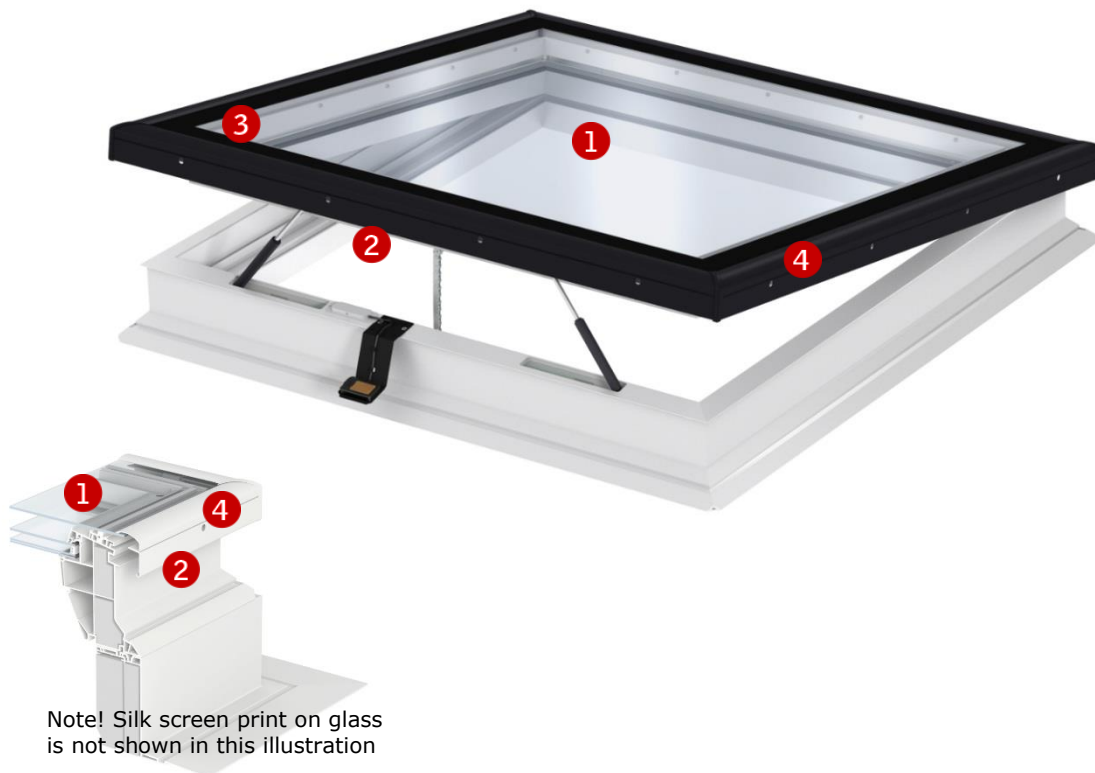

### Product description

- Flat glass product for VELUX flat roof windows CFP and CVP
- Ideal for new VELUX flat roof windows or as replacement for existing domes
- Sleek, elegant design in glass and aluminium
- 4 mm toughened glass pane with silk screen printed rim
- Easy-to-clean coating on glass minimises cleaning frequency and gives a clearer view in case of rain
- Maintenance-free aluminium profiles
- VELUX flat glass product comes with gasket and all necessary screws and brackets

( ) = Effective daylight area, m<sup>2</sup>

Flat glass product for VELUX flat roof windows CFP/CVP

- can be fitted on new or already installed flat roof windows
- requires that the flat roof window is installed in a roof pitch between 5° and 15°
- does not change the original functionality of the flat roof window
- adds a modern yet elegant look to the building (outside)
- does not change the daylight area or the view from the room - (inside)

The flat glass product is the obvious choice for new buildings with flat roofs.

**Cross section**

**Measurements in mm**

Size	External profiles	Silk screen print	Outer glass	Inner glass
060060	773 x 773	123.8	674.8 x 674.8	551 x 551
060090	773 x 1073	123.8	674.8 x 974.8	551 x 851
080080	973 x 973.6	123.8	874.8 x 874.8	751 x 751
090090	1073 x 1073	123.8	974.8 x 974.8	851 x 851
090120	1073 x 1373	123.8	974.8 x 1274.8	851 x 1151
100100	1173 x 1173	123.8	1074.8 x 1074.8	951 x 951
100150	1173 x 1673	123.8	1074.8 x 1574.8	951 x 1451
120120	1373 x 1373	123.8	1274.8 x 1274.8	1151 x 1151

**Glazing structure**

	<b>--93E</b>
<b>Glass pane</b>	4 mm toughened with coating
<b>Coating</b>	Easy-to-clean

**Visible features**

Note! Silk screen print on glass is not shown in this illustration

**1 Glass pane**