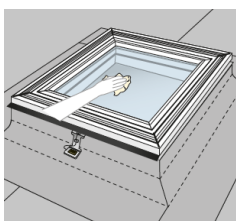

Cleaning and maintenance

Clean water will normally be sufficient for cleaning the flat glass product. Ordinary, non-abrasive household cleaners can also be used.

To clean the outer pane of the insulating glass unit, remove the flat glass product from the flat roof window.

Note

We reserve the right to make technical changes.

For more information on the flat glass product for VELUX flat roof windows CFP/CVP and other VELUX products, please visit www.velux.co.uk